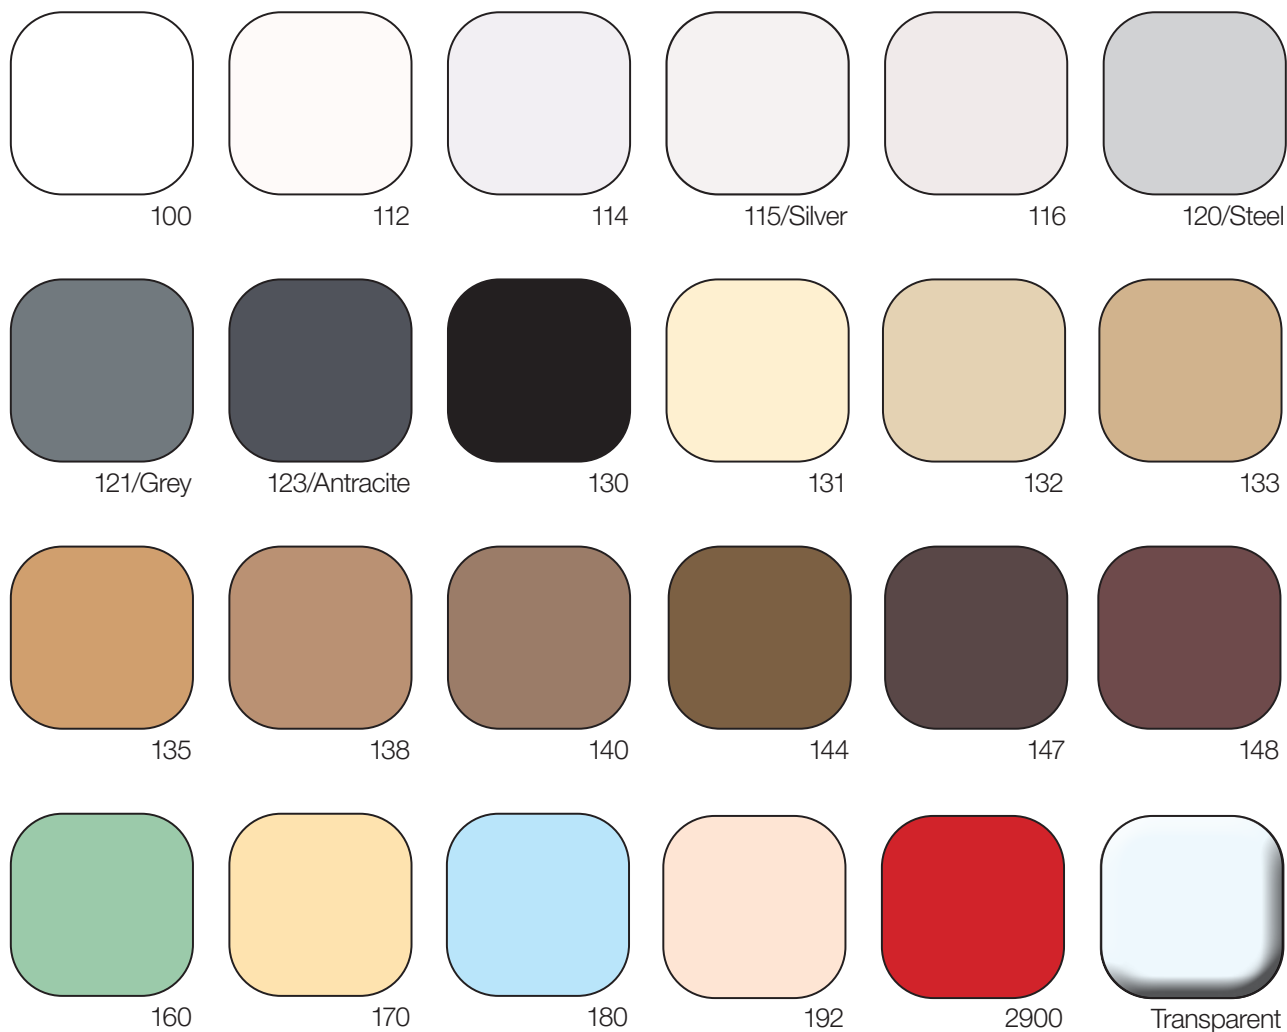

supersil colour card

Grout colour is of great importance for expression of the finished result.

miras supersil is available in the following colours:

Digital colour cards and printed paper cannot reproduce colour and texture 100% correctly. The colour chart is therefore for guidance only. Look for colour samples at your dealer.